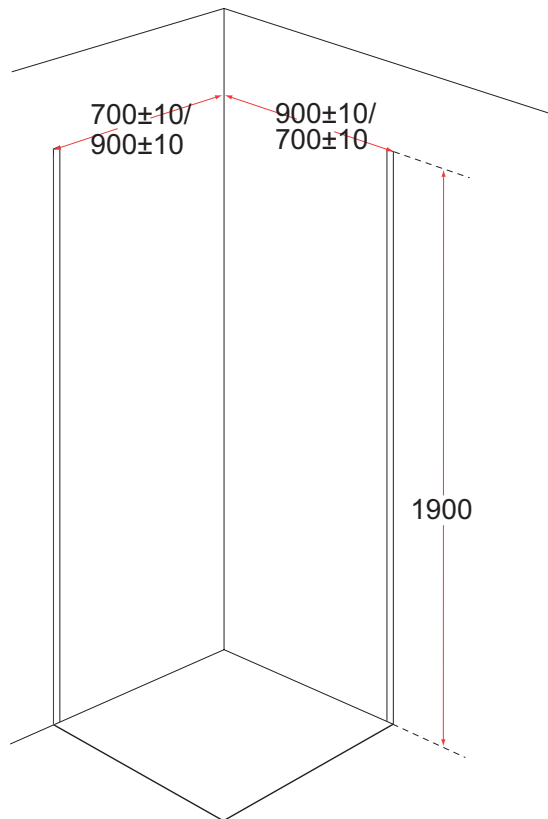

Hafa®

GLACIER CORNER 700x900

147 25 00

www.hafa.se