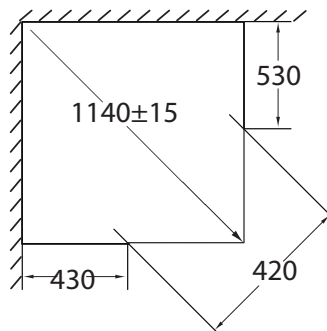

Hafa®

GLACIER CORNER 700x900

147 25 00

www.hafa.se